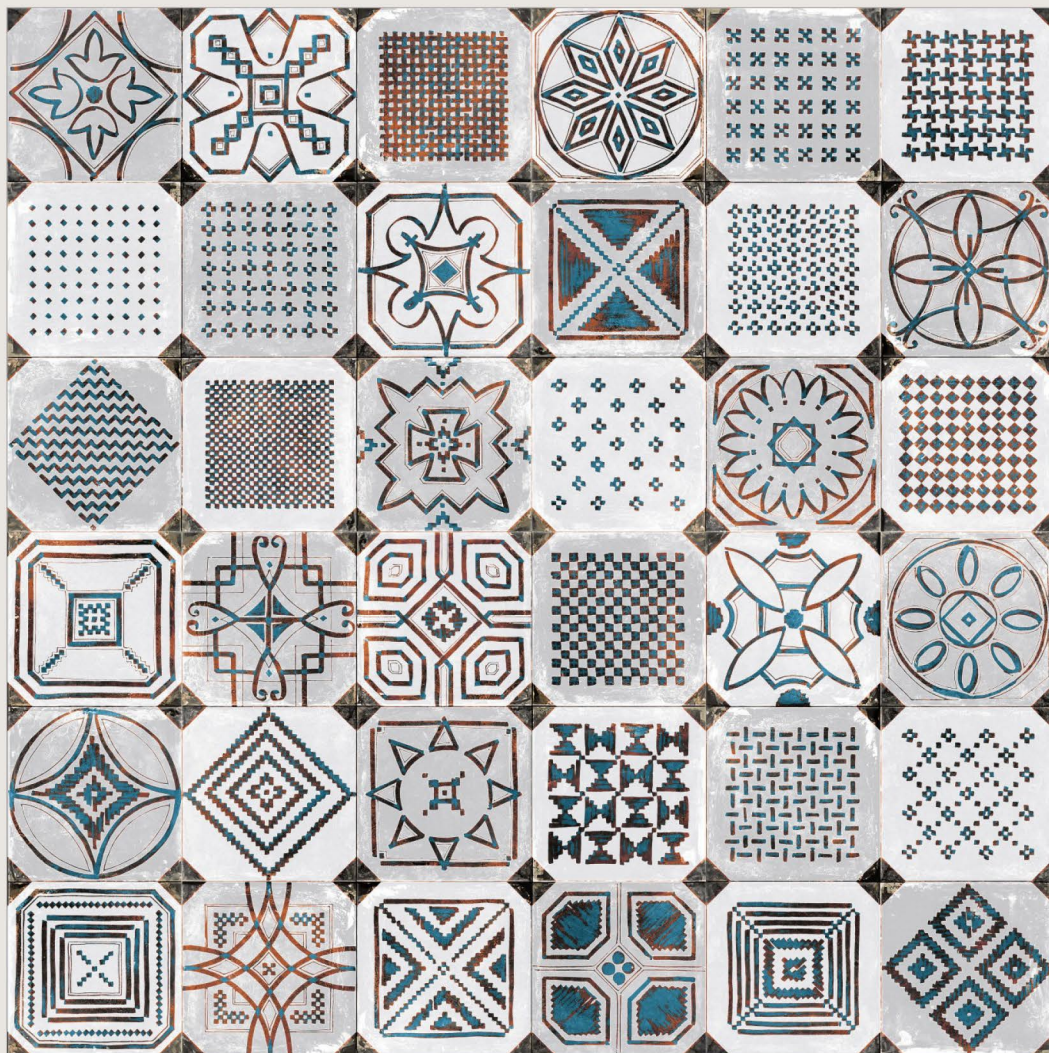

dramatic

COLLECTION

ORIENT DECORE

CARVING FINISH